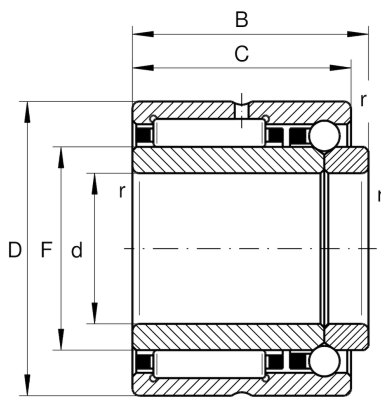

## NKIB5912-XL

Needle roller/angular contact ball bearing

Schaeffler ID:  
0507829320000

Needle roller/angular contact ball bearings  
NKIB, double direction axial component

X-life

#### Main Dimensions & Performance Data

d	60 mm	Bore diameter
D	85 mm	Outside diameter
B	38 mm	Width
$C_r$	68,000 N	Basic dynamic load rating, radial
$C_{0r}$	108,000 N	Basic static load rating, radial
$C_a$	12,400 N	Basic dynamic load rating, axial
$C_{0a}$	32,000 N	Basic static load rating, axial
$C_{ur}$	19,100 N	Fatigue load limit, radial
$C_{ua}$	1,450 N	Fatigue load limit, axial
$n_G$	6,800 1/min	Limiting speed
$n_{gr}$	5,500 1/min	Reference speed
	0.602 kg	Weight

#### Dimensions

F	68 mm	Raceway diameter inner ring
C	34 mm	Width, outer ring
$r_{min}$	1 mm	Minimum chamfer dimension